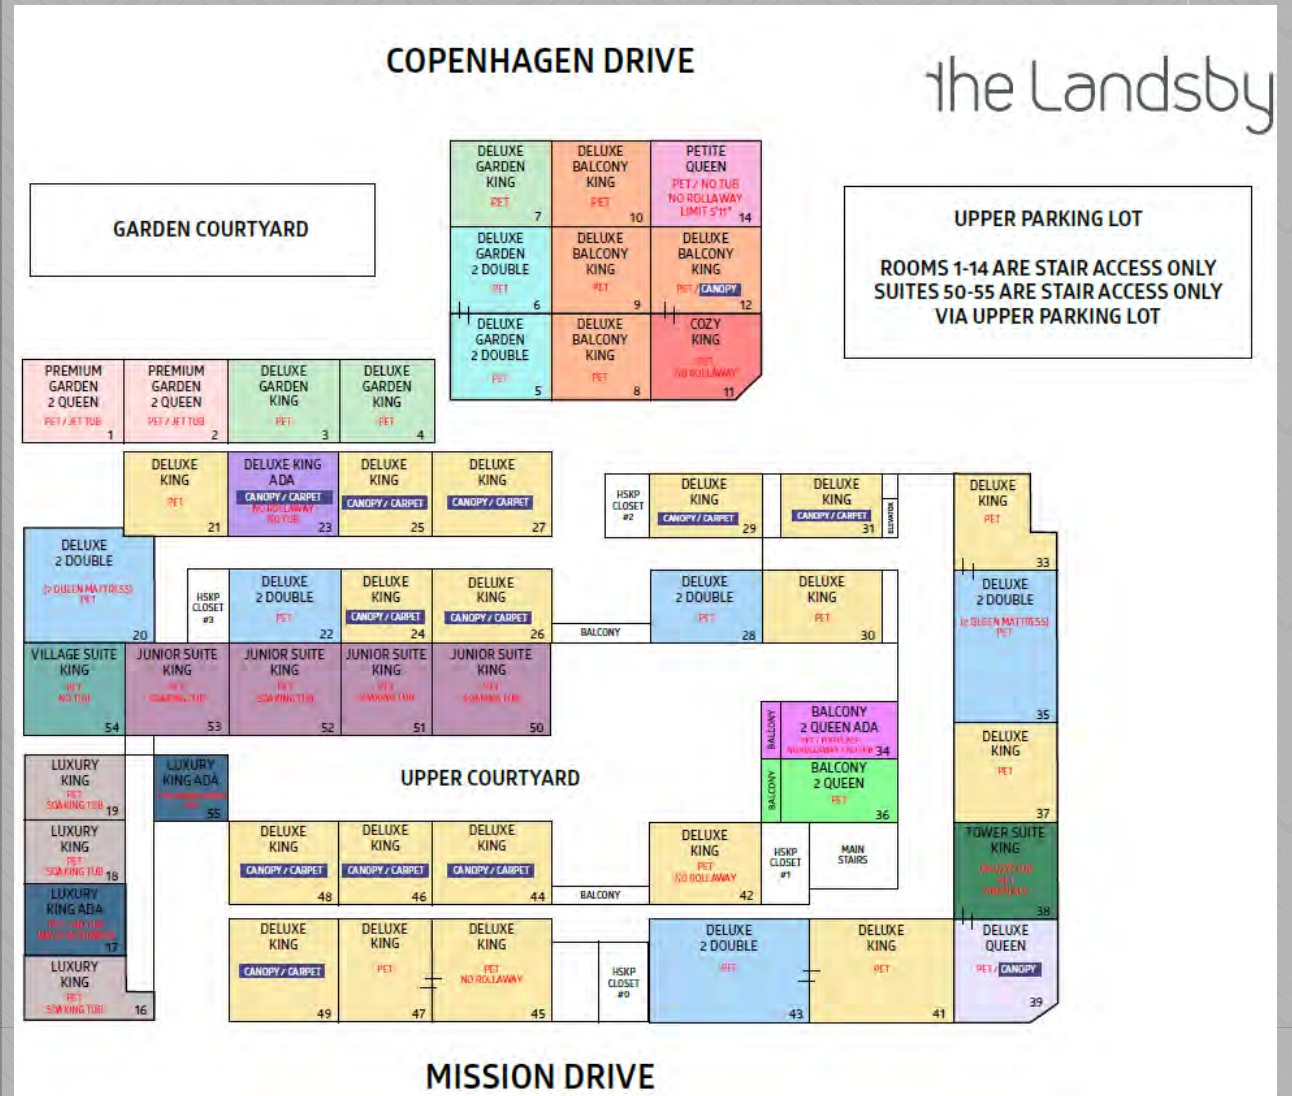

WELCOME TO

the Landsby
inn • food • drink

WHERE ARE WE LOCATED?

THE LANDSBY

1576 MISSION DRIVE
SOLVANG, CA 93462

GETTING TO SOLVANG

15-minute drive to Los Olivos
30 miles from Santa Barbara Airport (SBA)
124 miles to Los Angeles
296 miles to San Francisco

Our modern hotel places you directly in the heart of Santa Barbara wine country.

ROOM MAP LAYOUT

- (1) COZY KING**
Room 11- stair access only
- (4) DELUXE BALCONY KING**
Rooms 8,9,10,12 - stair access only
- (1) PETITE QUEEN**
Room 14 – stair access only
height limitation of 5'11"
- (1) DELUXE BALCONY 2 QUEEN**
Room 36
- (1) DELUXE BALCONY 2 QUEEN – ADA**
Room 34
- (2) PREMIUM GARDEN 2 QUEEN**
Room 1 & 2 - stair access only
- (18) DELUXE KING**
Rooms 21,24,25,26,27,29,30,31,
33,37,41,42,44,45,46,47,48,49
- (3) LUXURY KING**
Room 16,18,19
- (5) DELUXE 2 DOUBLE**
Rooms 20,22,28,35,43
- (2) LUXURY KING – ADA**
Room 17,55
- (1) DELUXE KING – ADA**
Room - 23
- (4) JUNIOR SUITE**
Room 50,51,52,53
- (3) DELUXE GARDEN KING**
Rooms 3,4,7 - stair access only
- (1) TOWER SUITE**
Room 28
- (2) DELUXE GARDEN 2 DOUBLE**
Rooms 5 & 6 - stair access only
(adjoining)
- (1) VILLAGE SUITE**
Room 54