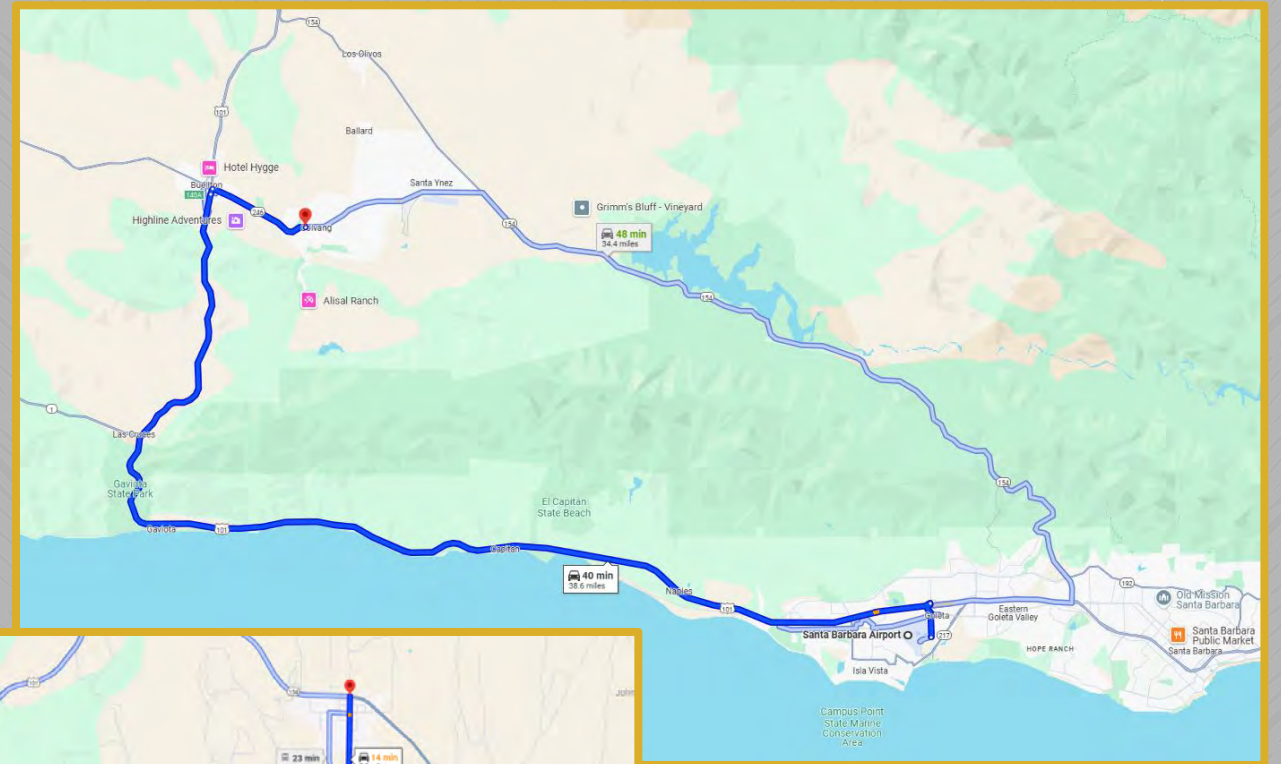

WHERE ARE WE LOCATED?

THE LANDSBY

1576 MISSION DRIVE
SOLVANG, CA 93462

GETTING TO SOLVANG

15-minute drive to Los Olivos
30 miles from Santa Barbara Airport (SBA)
124 miles to Los Angeles
296 miles to San Francisco

Our modern hotel places you directly in the heart of Santa Barbara wine country.