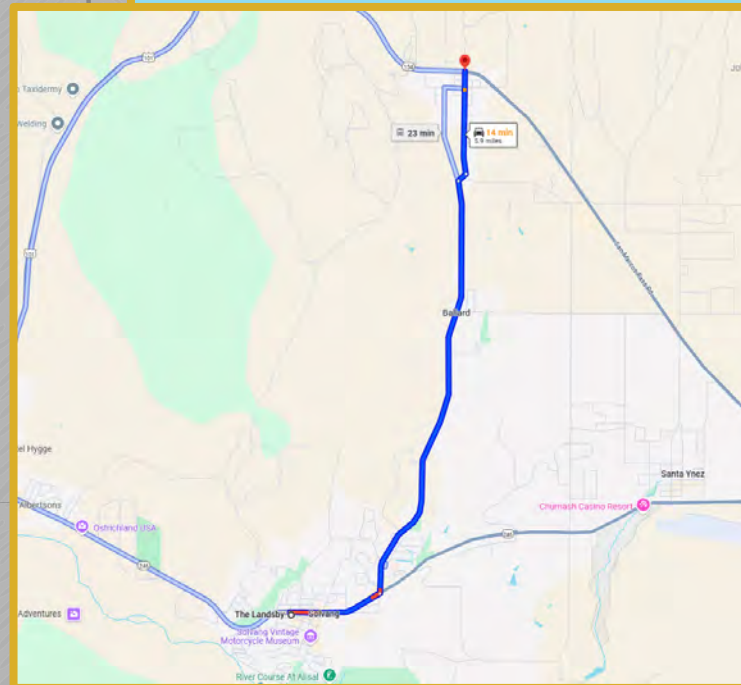

WHERE ARE WE LOCATED?

THE LANDSBY

1576 MISSION DRIVE
SOLVANG, CA 93462

GETTING TO SOLVANG

15-minute drive to Los Olivos
30 miles from Santa Barbara Airport (SBA)
124 miles to Los Angeles
296 miles to San Francisco

Our modern hotel places you directly in the heart of Santa Barbara wine country.